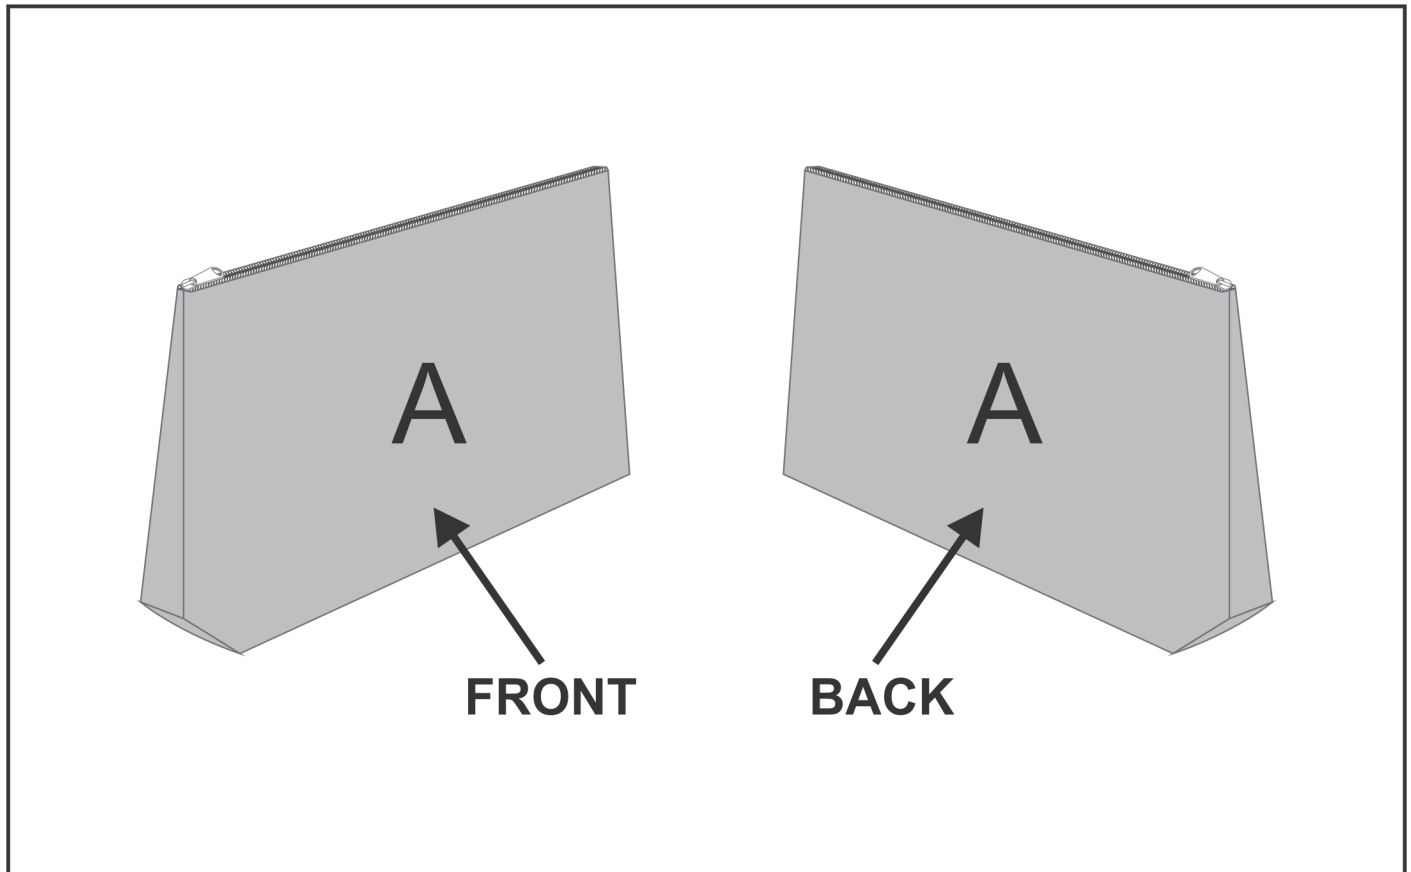

SG-HP-62-G

PPS Hoppla Kosi Midi Toiletry Bag

Need to know:

- Includes 1-Position Sublimation (setup fees apply)
- **Please Note: We cannot guarantee 100% logo Alignment on all Brandable Panels.**

Branding Options:

Position A

1. Custom Sublimation A (CPSUB-A)
  Full Colour
  Size: 300mm wide x 410mm high